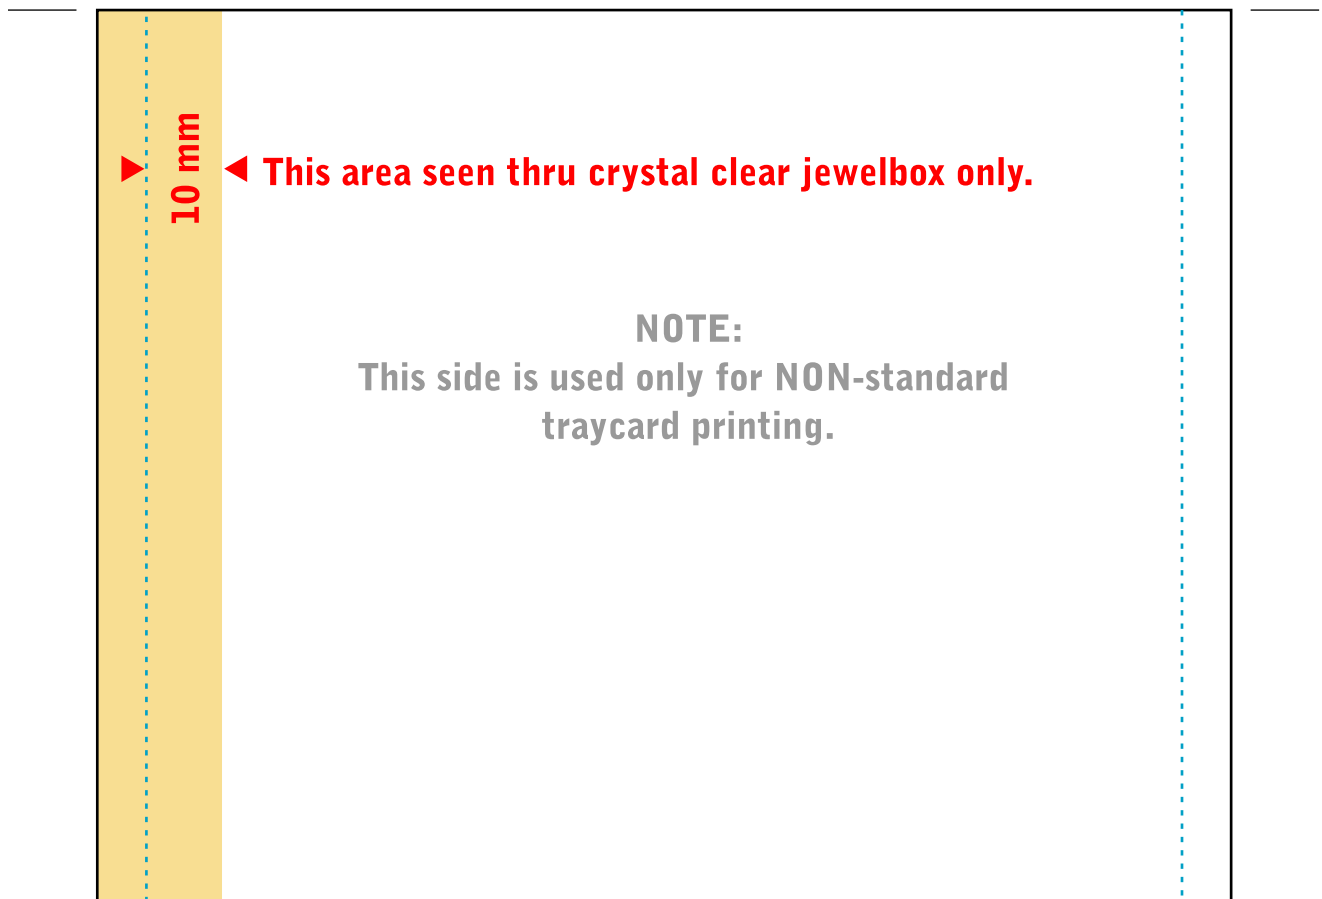

## Exterior Box Back-Viewable Side

perf

perf

## Interior Side (disc craddled side)

10 mm

◀ This area seen thru crystal clear jewelbox only.

### NOTE:

This side is used only for NON-standard traycard printing.