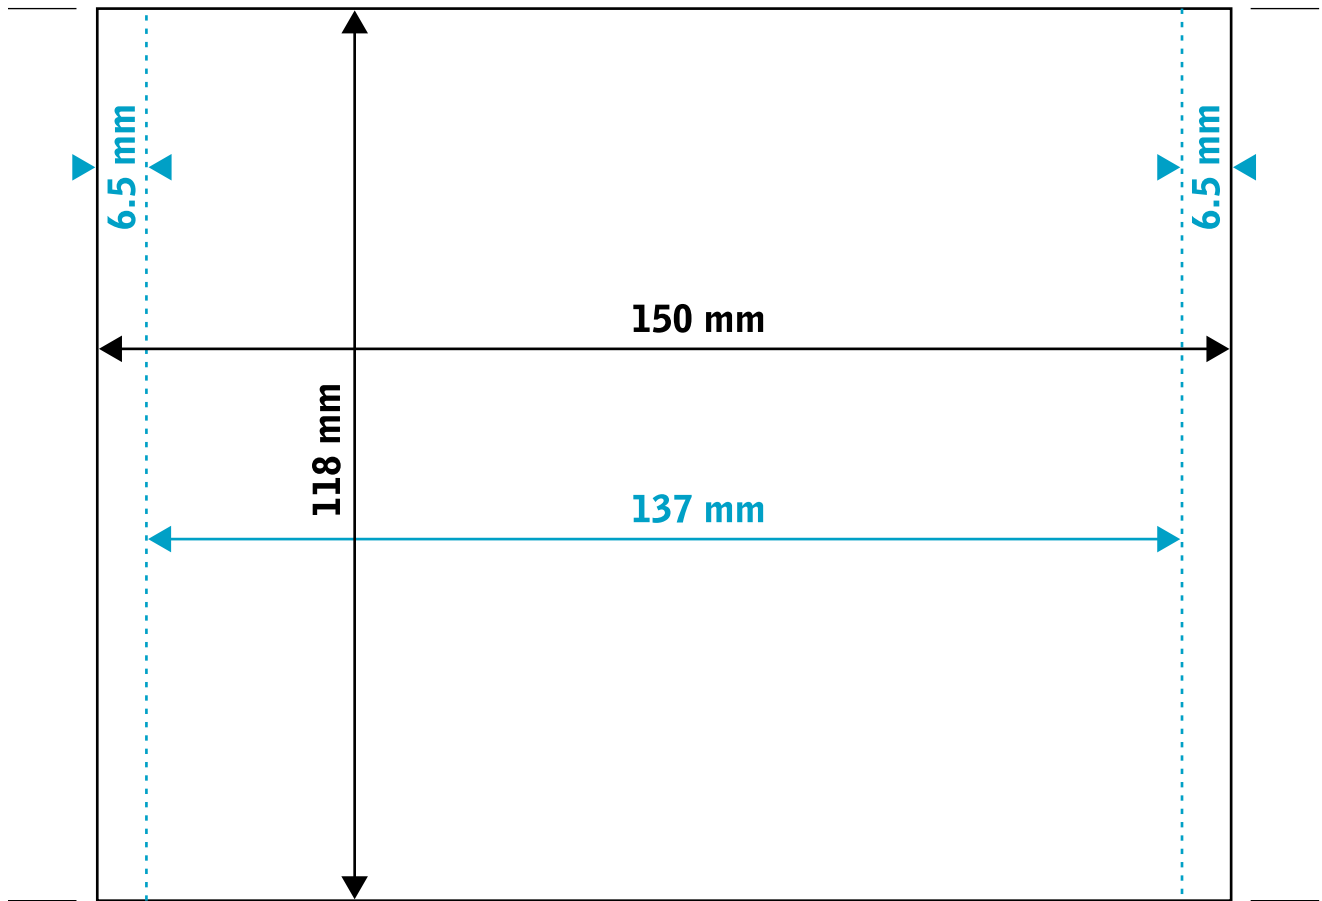

## Exterior Box Back-Viewable Side

perf

perf

## Interior Side (disc craddled side)

10 mm

◀ This area seen thru crystal clear jewelbox only.

### NOTE:

This side is used only for NON-standard traycard printing.