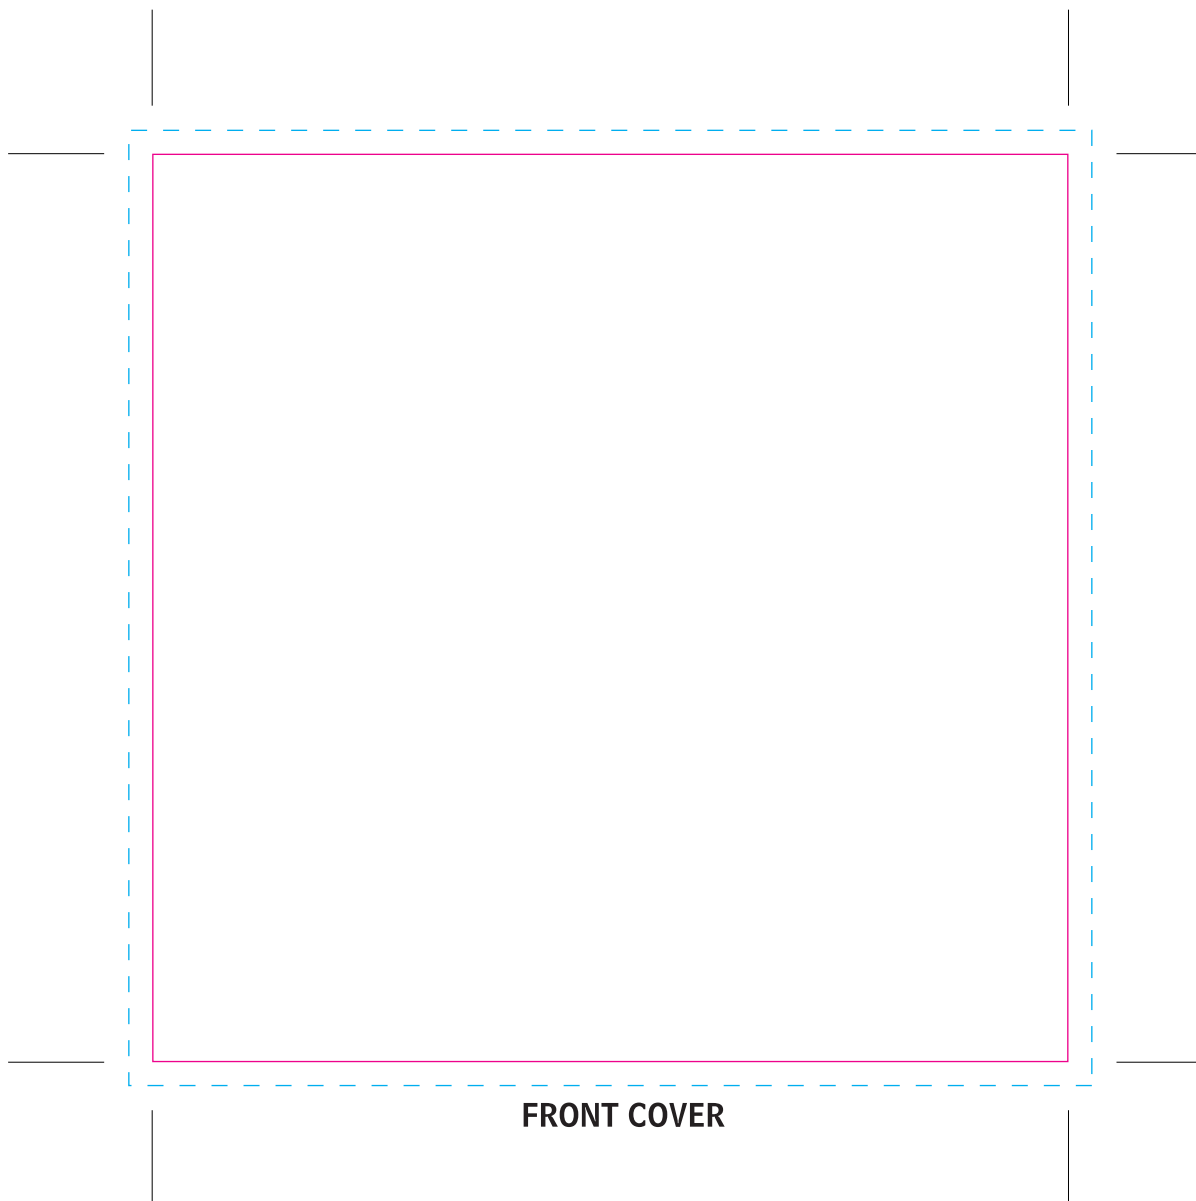

Standard Jewelbox Two-Panel Insert

Bleed - - - - -
Trim _____

Artwork must be designed to the **bleed** line. (1/8" beyond the **trim**)

2 PANEL INSERT DIMENSIONS:
PANEL WIDTH: 121mm
HEIGHT: 120mm

• DO NOT MERGE TEMPLATE AND DESIGN LAYER •